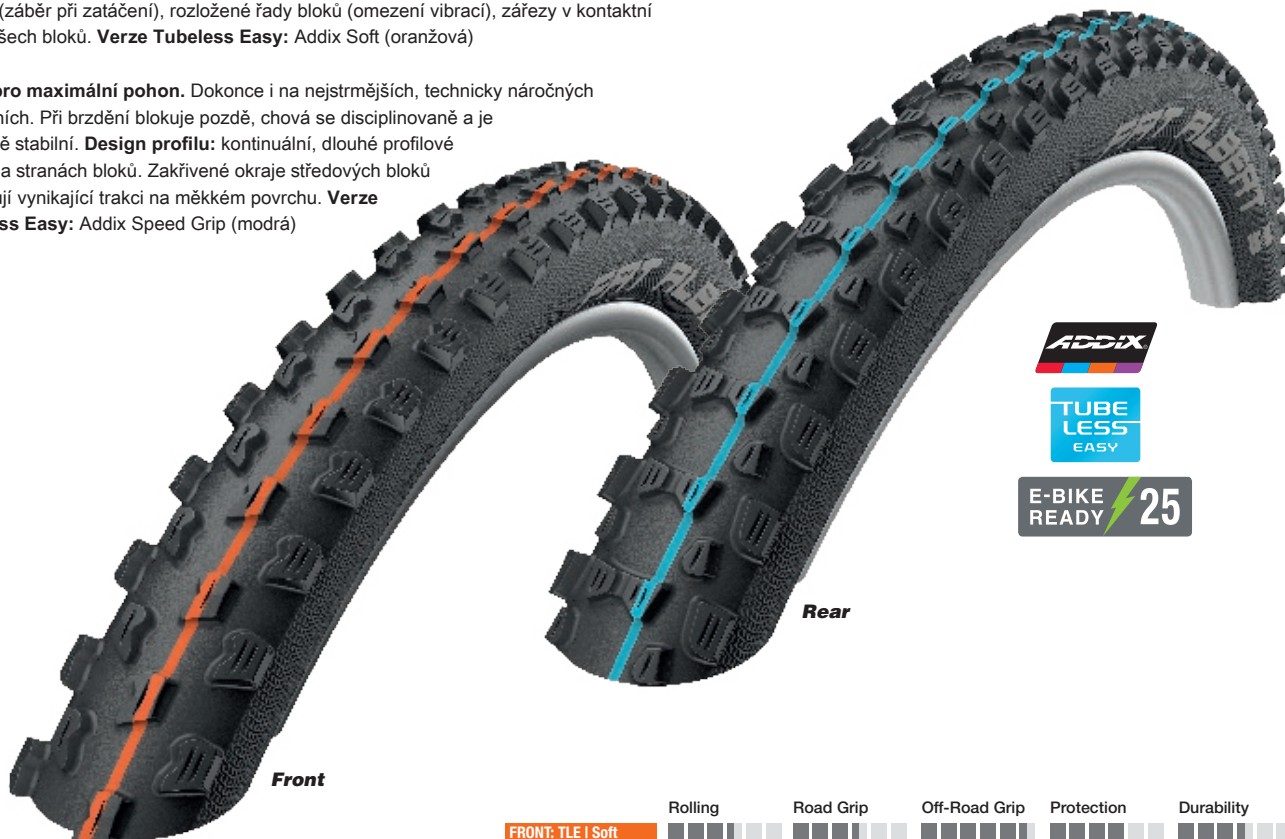

FAT ALBERT SPEEDGRIP SOFT

Front: pro náročné traily. Určen pro maximální záběr (zvláště při brzdění) a bezpečnou trakci v zatáčkách - obojí současně na nejvyšší úrovni! Pro náročné jezdce, pro vysokou bezpečnost jízdy. **Design profilu:** zaoblené bloky, kulaté boční zářezy (záběr při zatáčení), rozložené řady bloků (omezení vibrací), zářezy v kontaktní ploše všech bloků. **Verze Tubeless Easy:** Addix Soft (oranžová)

Rear: pro maximální pohon. Dokonce i na nejstrmějších, technicky náročných stoupáních. Při brzdění blokuje pozdě, chová se disciplinovaně a je směrově stabilní. **Design profilu:** kontinuální, dlouhé profilové hrany na stranách bloků. Zakřivené okraje středových bloků poskytují vynikající trakci na měkkém povrchu. **Verze Tubeless Easy:** Addix Speed Grip (modrá)

FAT ALBERT FRONT Evolution Line, Skládací pláště – HS 477

ETRTO	Size	!	⚡	🌀	●	Skin	Bar	Psi	g	oz	EPI	Load	Art.-No.
27.5"	60-584 27.5x2.35, 650B	SnakeSkin, TL Easy	E-25	ADDIX	Black	Snake	1.6-3.5	23-50	740	26	67	115 kg	11600848.01
29"	60-622 29x2.35	SnakeSkin, TL Easy	E-25	ADDIX	Black	Snake	1.6-3.5	23-50	780	28	67	125 kg	11600850.01

FAT ALBERT REAR Evolution Line, Skládací pláště – HS 478

27.5"	60-584 27.5x2.35, 650B	SnakeSkin, TL Easy	E-25	ADDIX	Black	Snake	1.6-3.5	23-50	740	26	67	115 kg	11600849.01
29"	60-622 29x2.35	SnakeSkin, TL Easy	E-25	ADDIX	Black	Snake	1.6-3.5	23-50	780	28	67	125 kg	11600851.01

FAT ALBERT REAR Evolution Line, Skládací pláště – HS 401*

24"	62-507 24x2.40	SnakeSkin, TL Easy		ADDIX	Black	Snake	1.6-3.5	23-50	695	25	67	115 kg	11600099.03

Klasického Fat Alberta nabízíme dále pro 24" kola